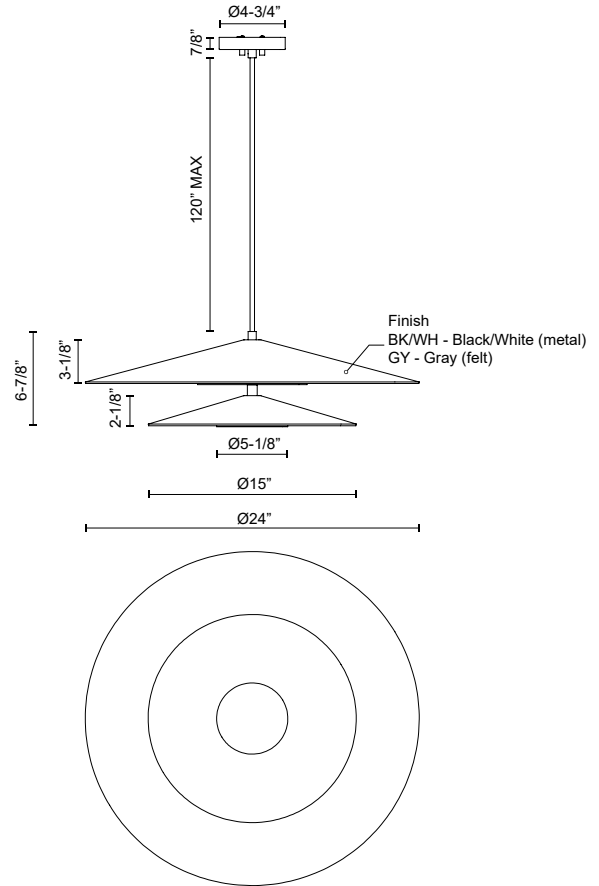

KUZCO

CANADA: 19054 28TH AVENUE - SURREY, BC V3Z 6M3

USA: 3035 E. LONE MOUNTAIN ROAD - LAS VEGAS, NV 89081

WWW.KUZCOLIGHTING.COM

© 2021 KUZCO LIGHTING. ALL RIGHTS RESERVED.

COMMENT